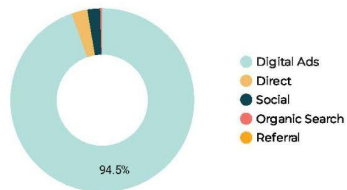

Channel Distribution

Problem Gambling Custom Chan...	Sessions
Digital Ads	2,583
Direct	77
Social	61

Top Outbound Links

Outbound Link	Clicks
http://www.gamblingproblems.com/	8
http://dhhs.nv.gov/Programs/Crants/Programs/Problem_Gambling/Problem_Gambling_Services_PCS/	3
https://www.ncpgambling.org/help-treatment/screening-tools/	3
https://www.nevadacouncil.org/	2
http://mhcc.biz/	1
https://www.ncpgambling.org/chat	1