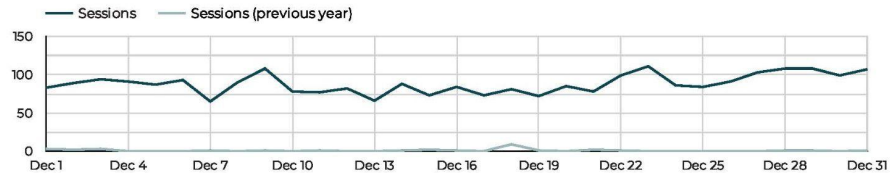

## Daily Website Visits (Sessions) - YoY

## Session Growth & Site Engagement

Sessions	Avg. Time on Page	Outbound Links	Email & Phone Clicks
2,733	00:05:05	18	4
Social Links	PDF Links	Quiz Started	Quiz Submitted
0	0	175	110